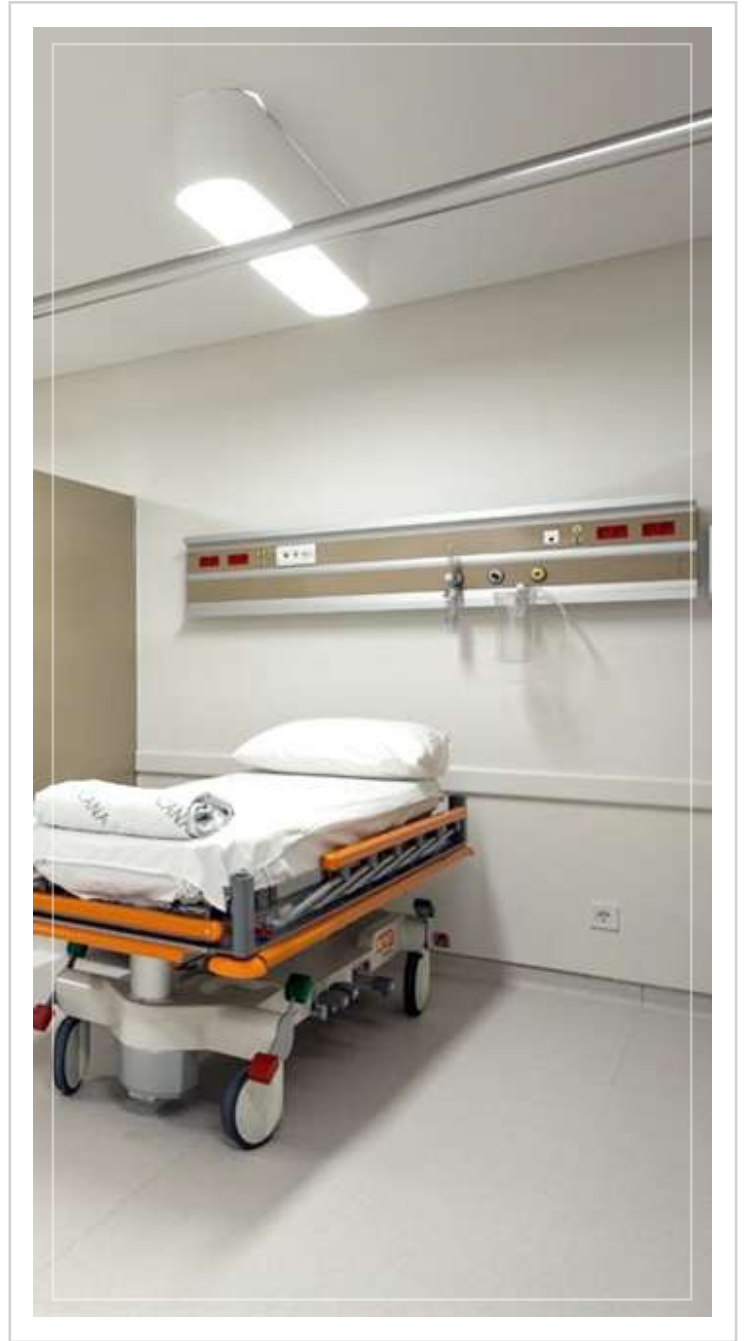

» WG100

WG 100 Wall Protection System

WG 100 has 100mm width and 20mm depth. It is design to absorb impacts by its continues aluminium profile and middle gasket. Provides a decorative view with colourful end parts along with scratchproof vinyl top cover. The profile length is 4 meters and produced in 32 different colours.