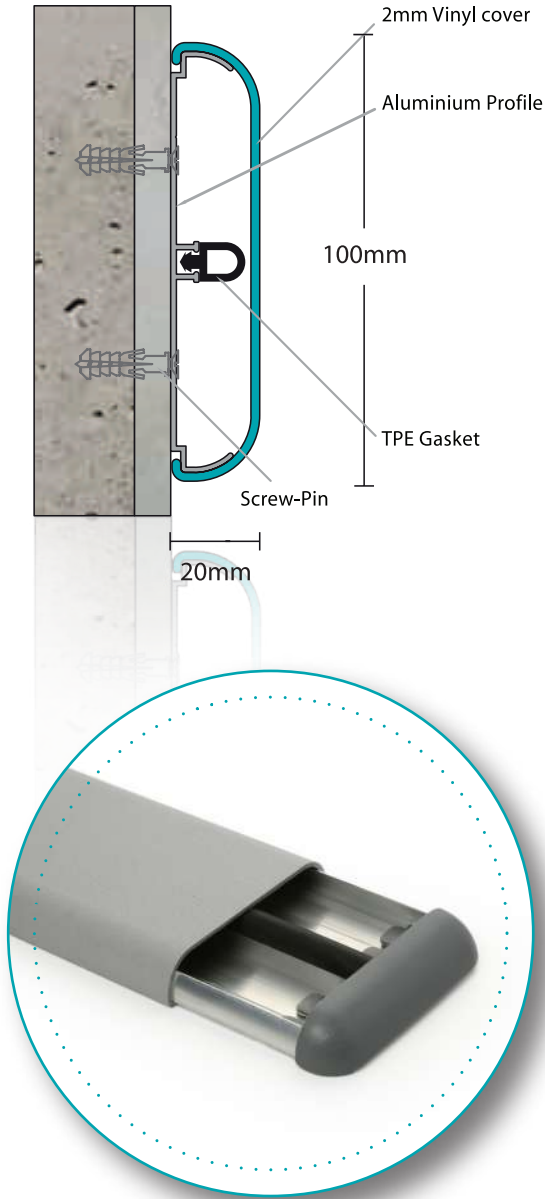

» WG100

WG 100 Wall Protection System

WG 100 has 100mm width and 20mm depth. It is design to absorb impacts by its continues aluminium profile and middle gasket. Provides a decorative view with colourful end parts along with scratchproof vinyl top cover. The profile length is 4 meters and produced in 32 different colours.

WG020 Right and Left End

APPLICATIONS

WG100